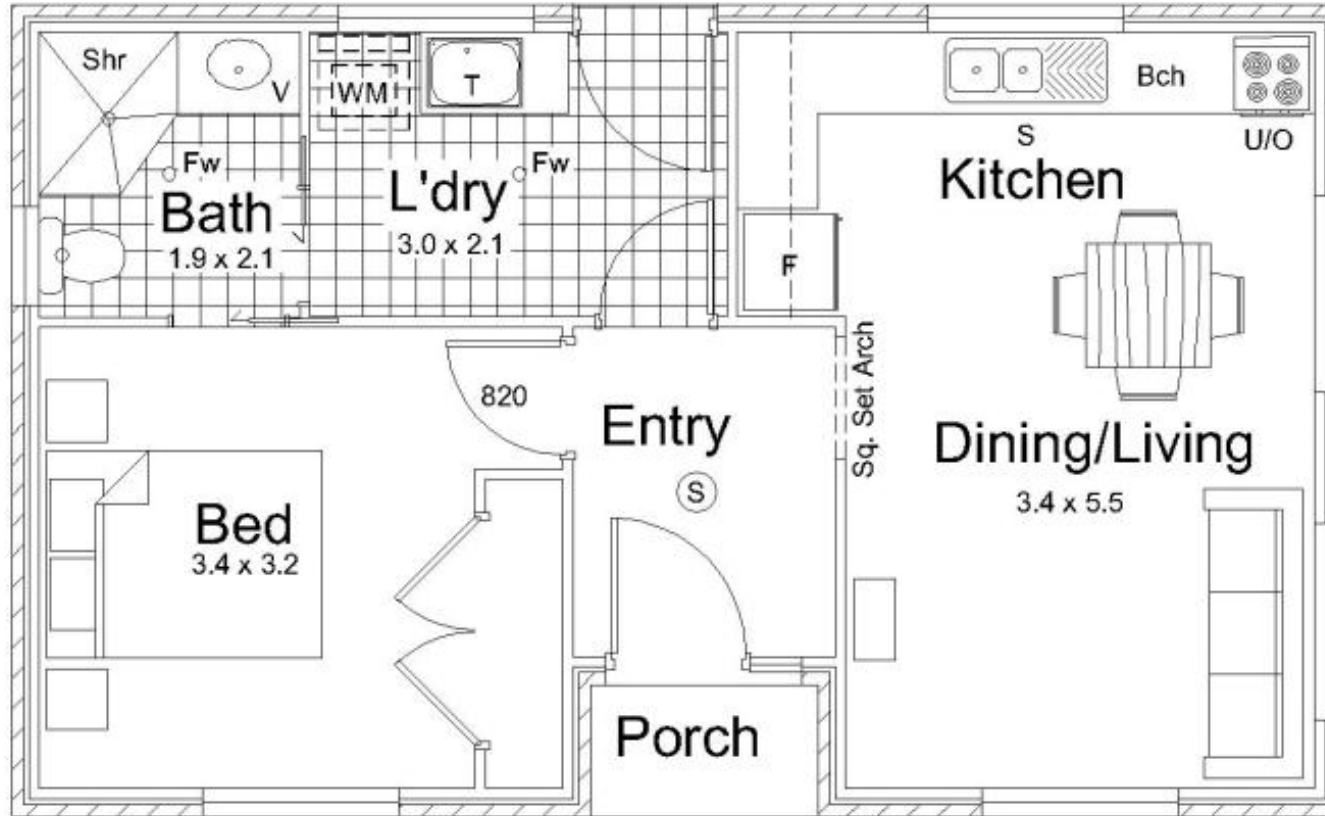

Cottage Collection

LACHLAN 5

19-08-2018

Cottage Collection

LACHLAN5

19-08-2018

House Features
- 1 bedroom(s)
- 1 bathroom(s)
- Spacious Bedroom

House Areas	
Porch	1.63m ²
Internal Area	57.25m ²
Total Area	58.88m²

Length x Width
10.00m x 6.00m
Available in:
- Gold & silver sandstone
- 22.5, 30 & 45° pitch roofs

New South Wales
Brick
POA
Stone-Gold
\$40,520.00
CBond-MonoPanel
\$29,130.00

Contact Details
PO BOX 3439
NARELLAN NSW 2567
ph. 02 4648 7777
fax. 02 4648 7700
email: sales@stonekithomes.com.au
www.stonekithomes.com.au
ABN: 26 115 467 439