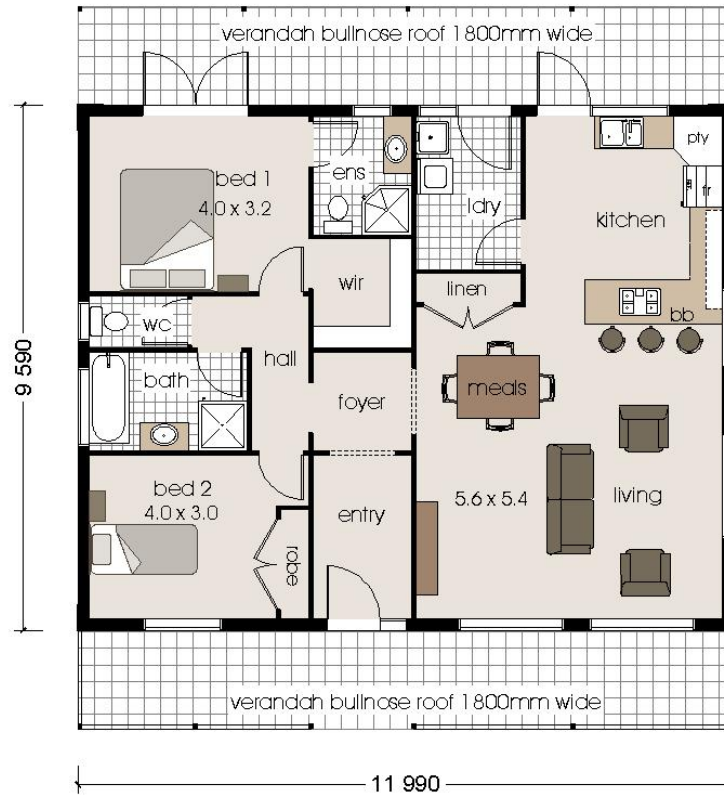

Cottage Collection

LACHLAN 3

19-06-2018

Cottage Collection

LACHLAN3

19-06-2018

House Features

- 2 bedroom(s)
- 2 bathroom(s)

House Areas

Total Area m²

Length x Width

0.00m x 0.00m

Available in:

- Gold & silver sandstone
- 22.5, 30 & 45° pitch roofs

New South Wales

Brick
POA
Stone-Gold
\$61,660.00
CBond-MonoPanel
\$45,540.00